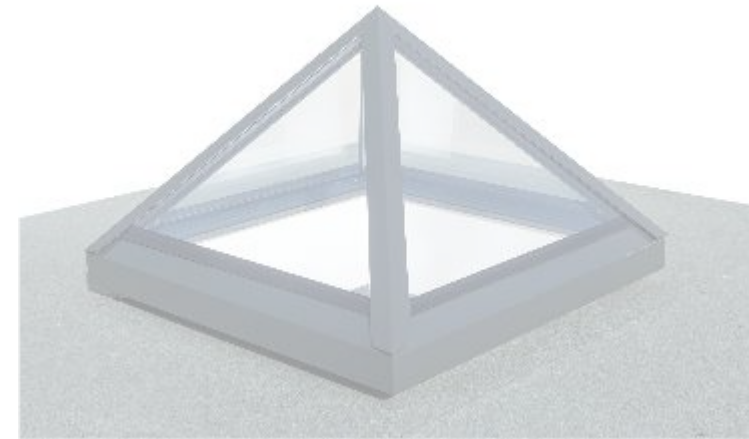

Delivery and Additional Options

Delivery Prices	£ (Excl VAT)	Notes
In Store Pick Up	Free	
Standard Delivery	£75.00	UK Mainland Only
Additional Options		
Basic Switch	£20.00	For Electronic Openers
Temperature Control Pack	£250.00	For Electronic Openers
Wooden Handle Pole	£75.00	For Manual Openers
Aluminium Pole	£50.00	For Manual Openers
Internal Light	£75.00	For Olympus Range Only