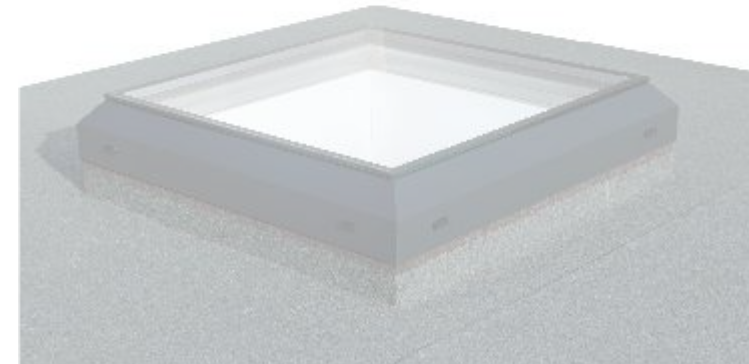

Delivery and Additional Options

Delivery Prices	£ (Excl VAT)	Notes
In Store Pick Up	Free	
Standard Delivery	£75.00	UK Mainland Only
Additional Options		
Basic Switch	£20.00	For Electronic Openers
Temperature Control Pack	£250.00	For Electronic Openers
Wooden Handle Pole	£75.00	For Manual Openers
Aluminium Pole	£50.00	For Manual Openers
Internal Light	£75.00	For Olympus Range Only