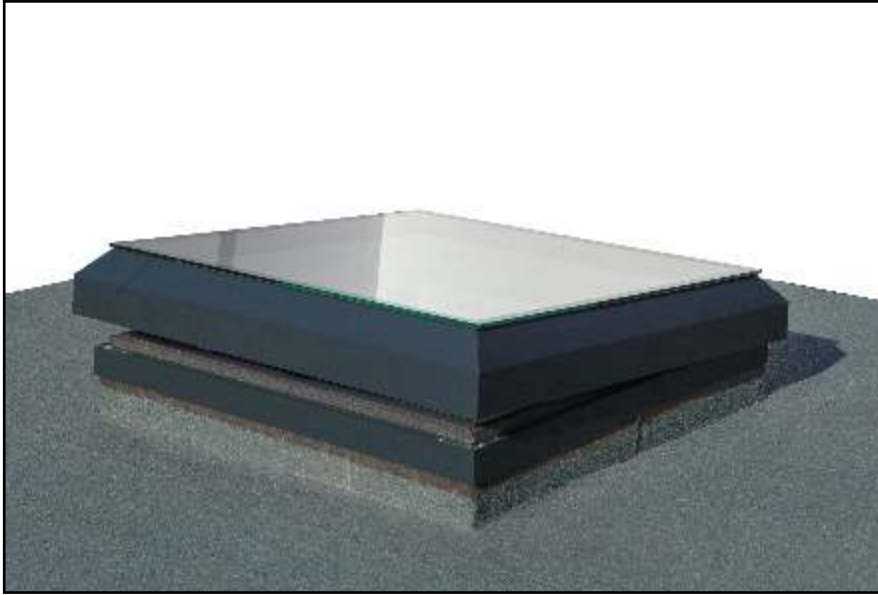

We offer both a supply only or a supply and installation service individually tailored to the needs of residential, trade and commercial customers.

Alumen Aether

Squareline fixed rooflight

- Flat fixed rooflight
- Glass is taped and bonded for security and weather tightness
- Strong frame with built in thermal break
- Drainage holes to eliminate any moisture within the frame
- Contemporary clean square shape

Alumen Helios

Chamfered fixed rooflight

- Flat fixed chamfered rooflight
- Glass is taped and bonded for security and weather tightness
- Strong frame with built in thermal break
- Chamfered frame for a contemporary look
- Drainage holes to eliminate any moisture within the frame

Alumen Helios Plus

Chamfered manual opener

- Manual opening rooflight
- Glass is taped and bonded for security and weather tightness
- Strong outer frame and opening vent with concealed drainage
- Contemporary chamfered look
- Satin chrome screw jack to open window
- Poles available in various sizes and finishes

Alumen Olympus

Pyramid Fixed Rooflight

- Fixed pyramid rooflight
- 45 degree pitch
- Fully bonded together for security and weathertightness
- Internal and external aluminium trims for clean finish
- Strong frame with built in thermal break
- Internal lighting available