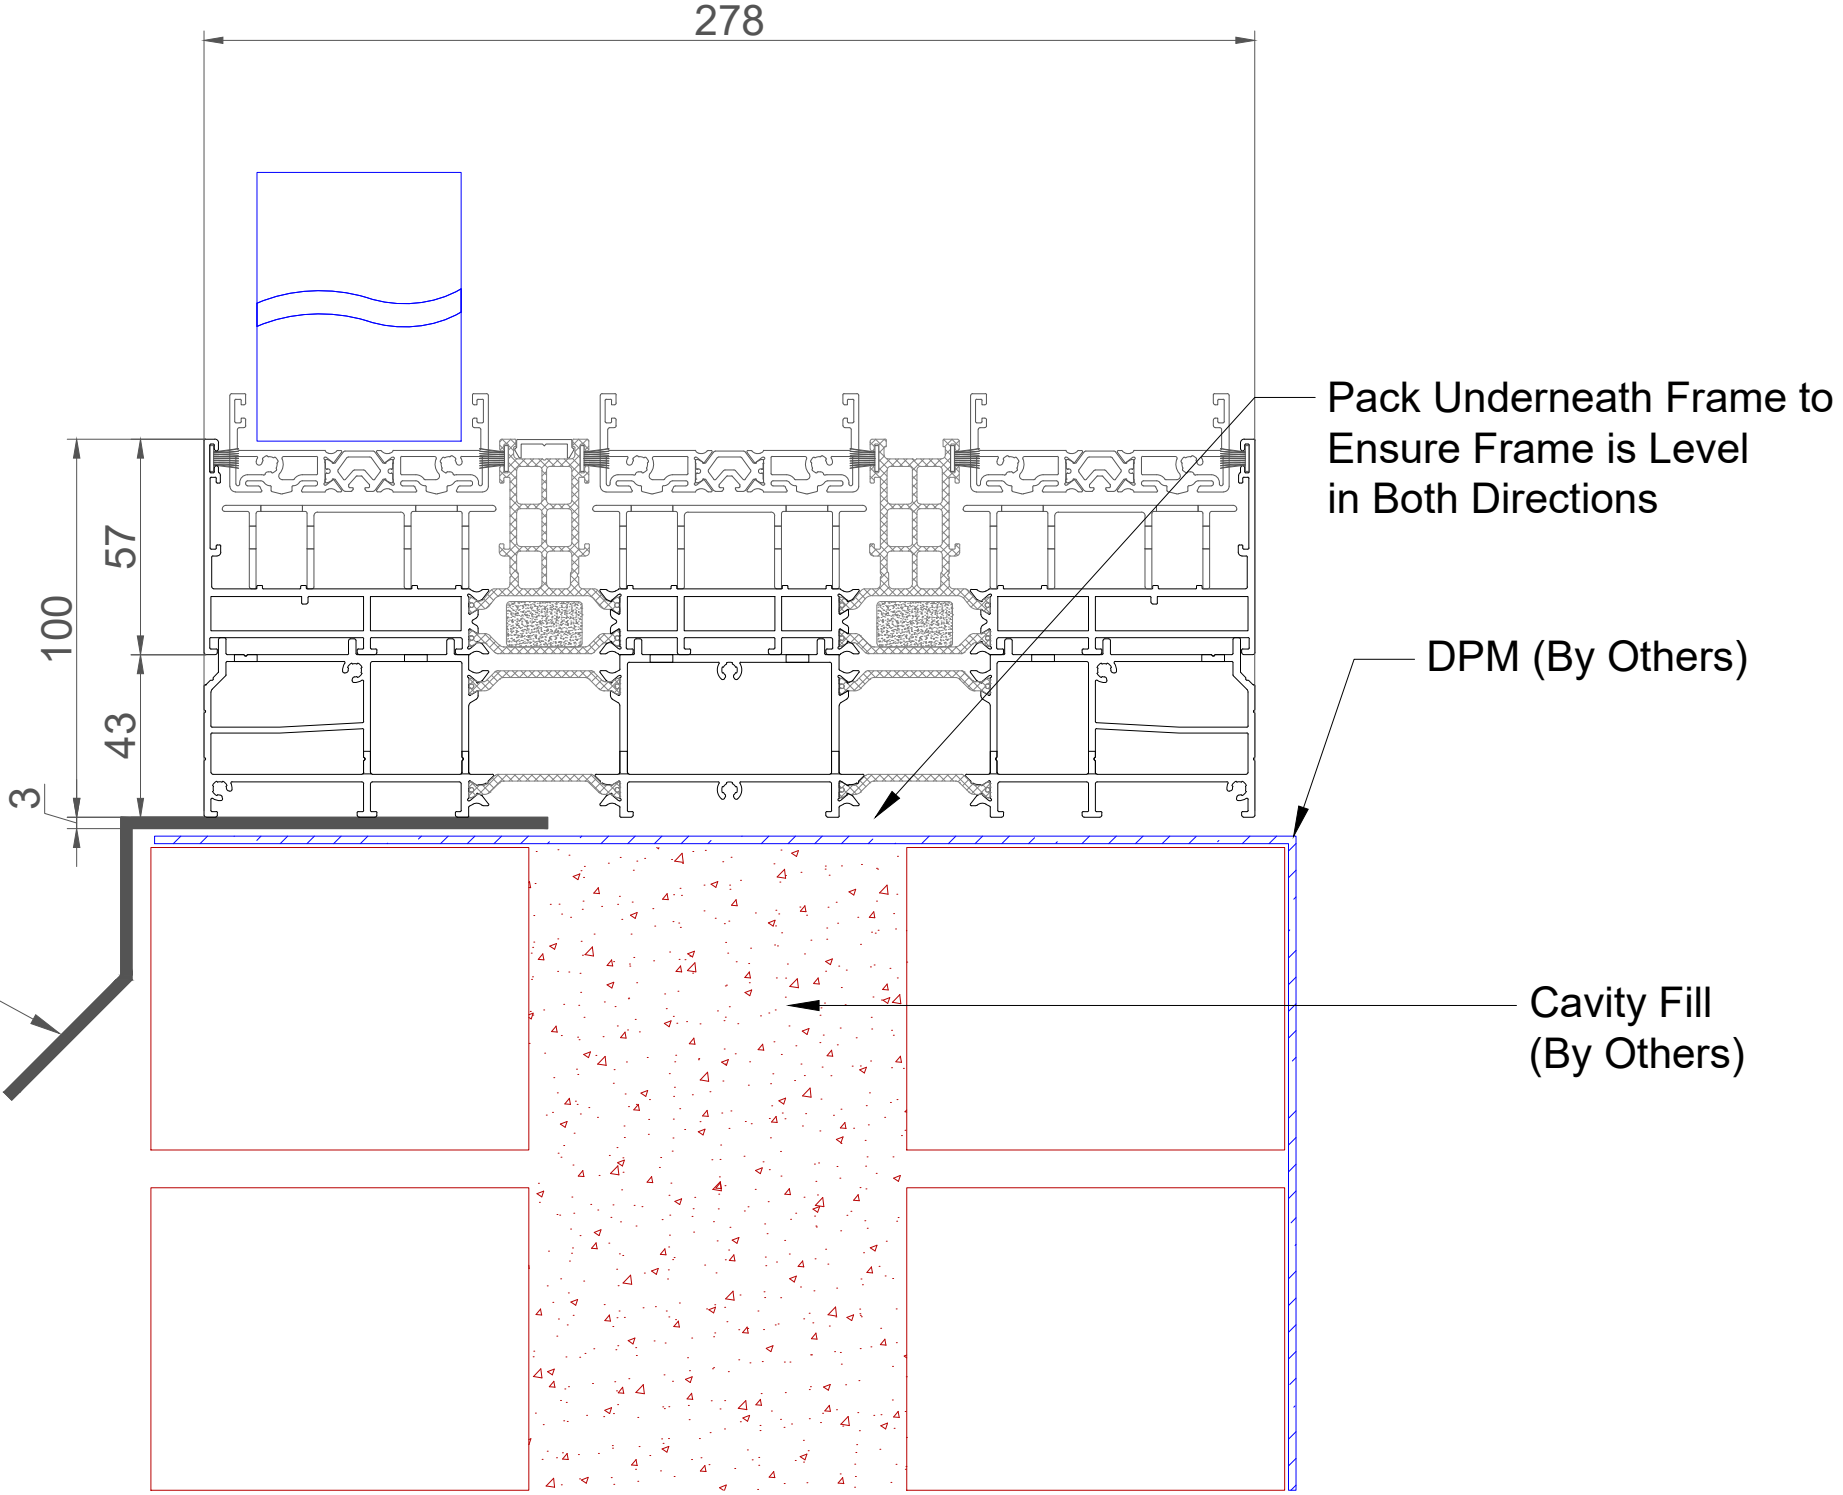

# Triple Track with Base and Flashing Profile

3mm Z Flashing (Optional)  
 110mm x 45mm x 45mm (@45Degrees)

**Notes:**  
 Flashing (optional) is supplied loose and no allowance is made for the 3mm height of the flashing