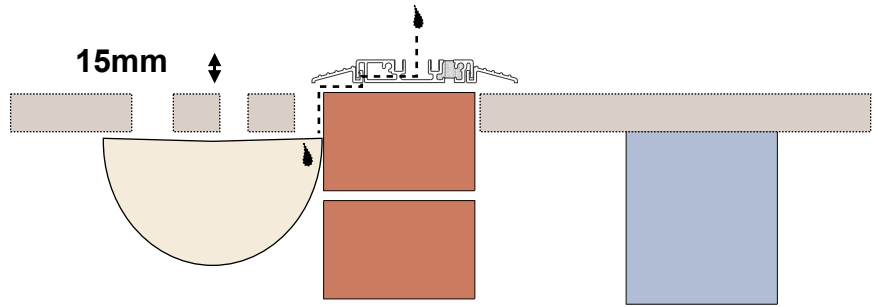

# Slimline Folding Door Threshold Options

## 1) Ultra Low Threshold

- Optional Ramps
- Use Aco drain or similar
- Use DP or lead to protect brickwork from water ingress

## 5) Standard Threshold with 150mm Cill (Open In)