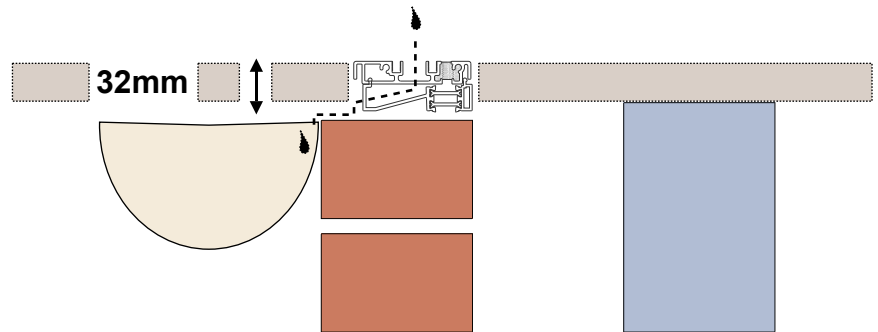

2) Ultra Low Threshold with Drip Tray

- Use Aco drain or similar
- Use DPM or lead to protect brickwork from water ingress