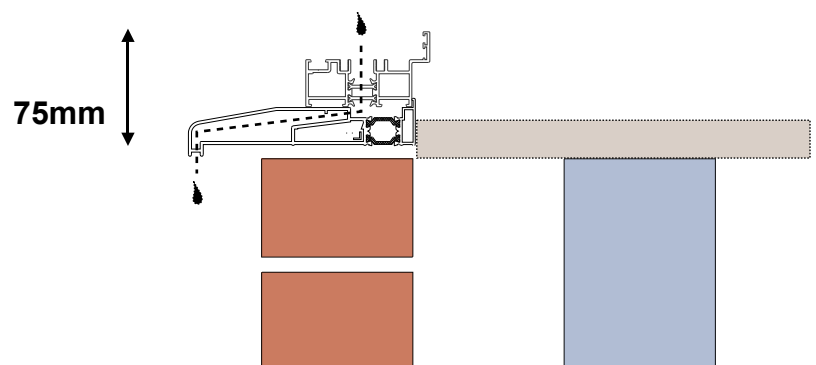

## 2) Ultra Low Threshold with Drip Tray

- Use Aco drain or similar
- Use DPM or lead to protect brickwork from water ingress

## 3) Ultra Low Threshold with 150mm Cill

## 4) Standard Threshold with 150mm Cill (Open Out)