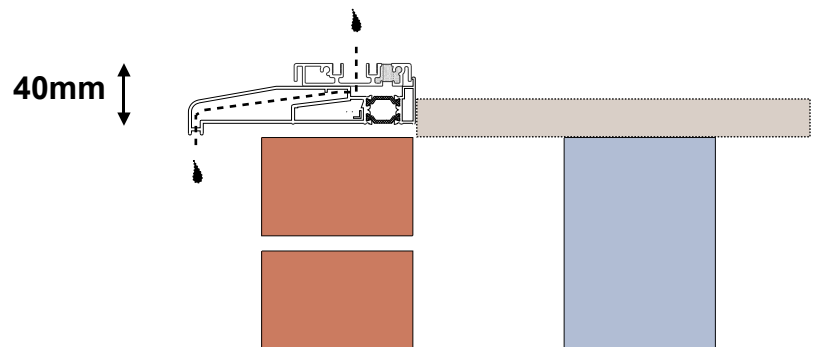

3) Ultra Low Threshold with 150mm Cill